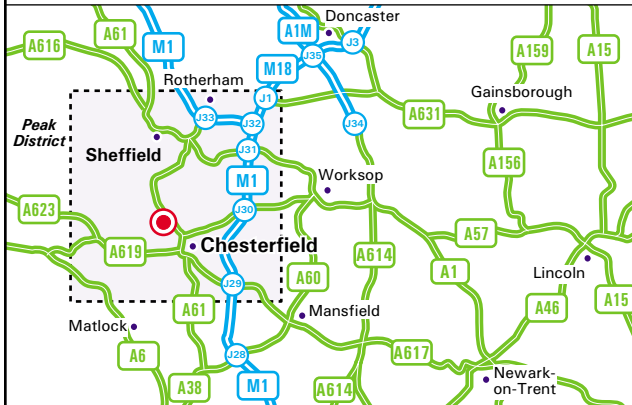

#### From M1 Southbound

- Leave the M1 at junction 30 (signed Chesterfield, Newark & A616) and at the end of the sliproad turn left onto the A616.
- At the roundabout take the third exit onto the A619 towards Chesterfield.
- Continue straight over three roundabouts.
- At the next roundabout take the third exit to join the A61 towards Sheffield.
- Continue straight over the next roundabout and exit the A61 at the next sliproad exit.
- At the end of the sliproad turn left into Broombank Road (signed Chesterfield Trading Estate).
- Turn right onto Bridge Way. We are situated on the left-hand side.

#### From M1 Northbound

- Leave the M1 at junction 29 (signed Chesterfield & A617) to join the A617 towards Chesterfield.
- Continue for 5 miles to the roundabout junction with the A61, and join the A61 towards Sheffield.
- Remain on the A61 over two roundabouts, and at the next junction take the sliproad exit.
- At the end of the sliproad turn left into Broombank Road (signed Chesterfield Trading Estate).
- Turn right onto Bridge Way. We are situated on the left-hand side.

#### By Train

- Chesterfield is the nearest railway station.
- We are a short taxi ride from the station.
- For further information on train times and fares, please call the National Rail Enquiry Line on 08457 48 49 50.